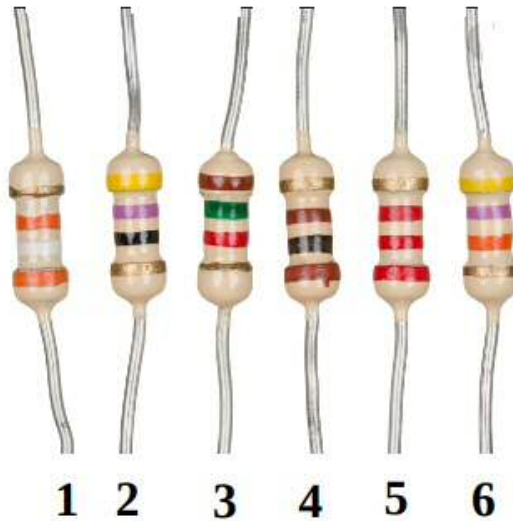

Activity in Electricity: The Resistor Color Code

RESISTOR COLOR CODE TABLE

	Color	Value Bands 1 and 2	Multiplier 3 rd Band	Tolerance Precision 4 th Band
	Black	0	10^0	
	Brown	1	10^1	
	Red	2	10^2	
	Orange	3	10^3	
	Yellow	4	10^4	
	Green	5	10^5	
	Blue	6	10^6	
	Violet	7	10^7	
	Grey	8	10^8	
	White	9	10^9	
	Gold			5%
	Silver			10%
	None			20%

Find the requested values:

Resistor #	Color Band 1	Color Band 2	Color Band 3	Resistance Ω	Tolerance %
1					
2					
3					
4					
5					
6					

NOTE: Tolerance is the precision of the read value

Ceres Science